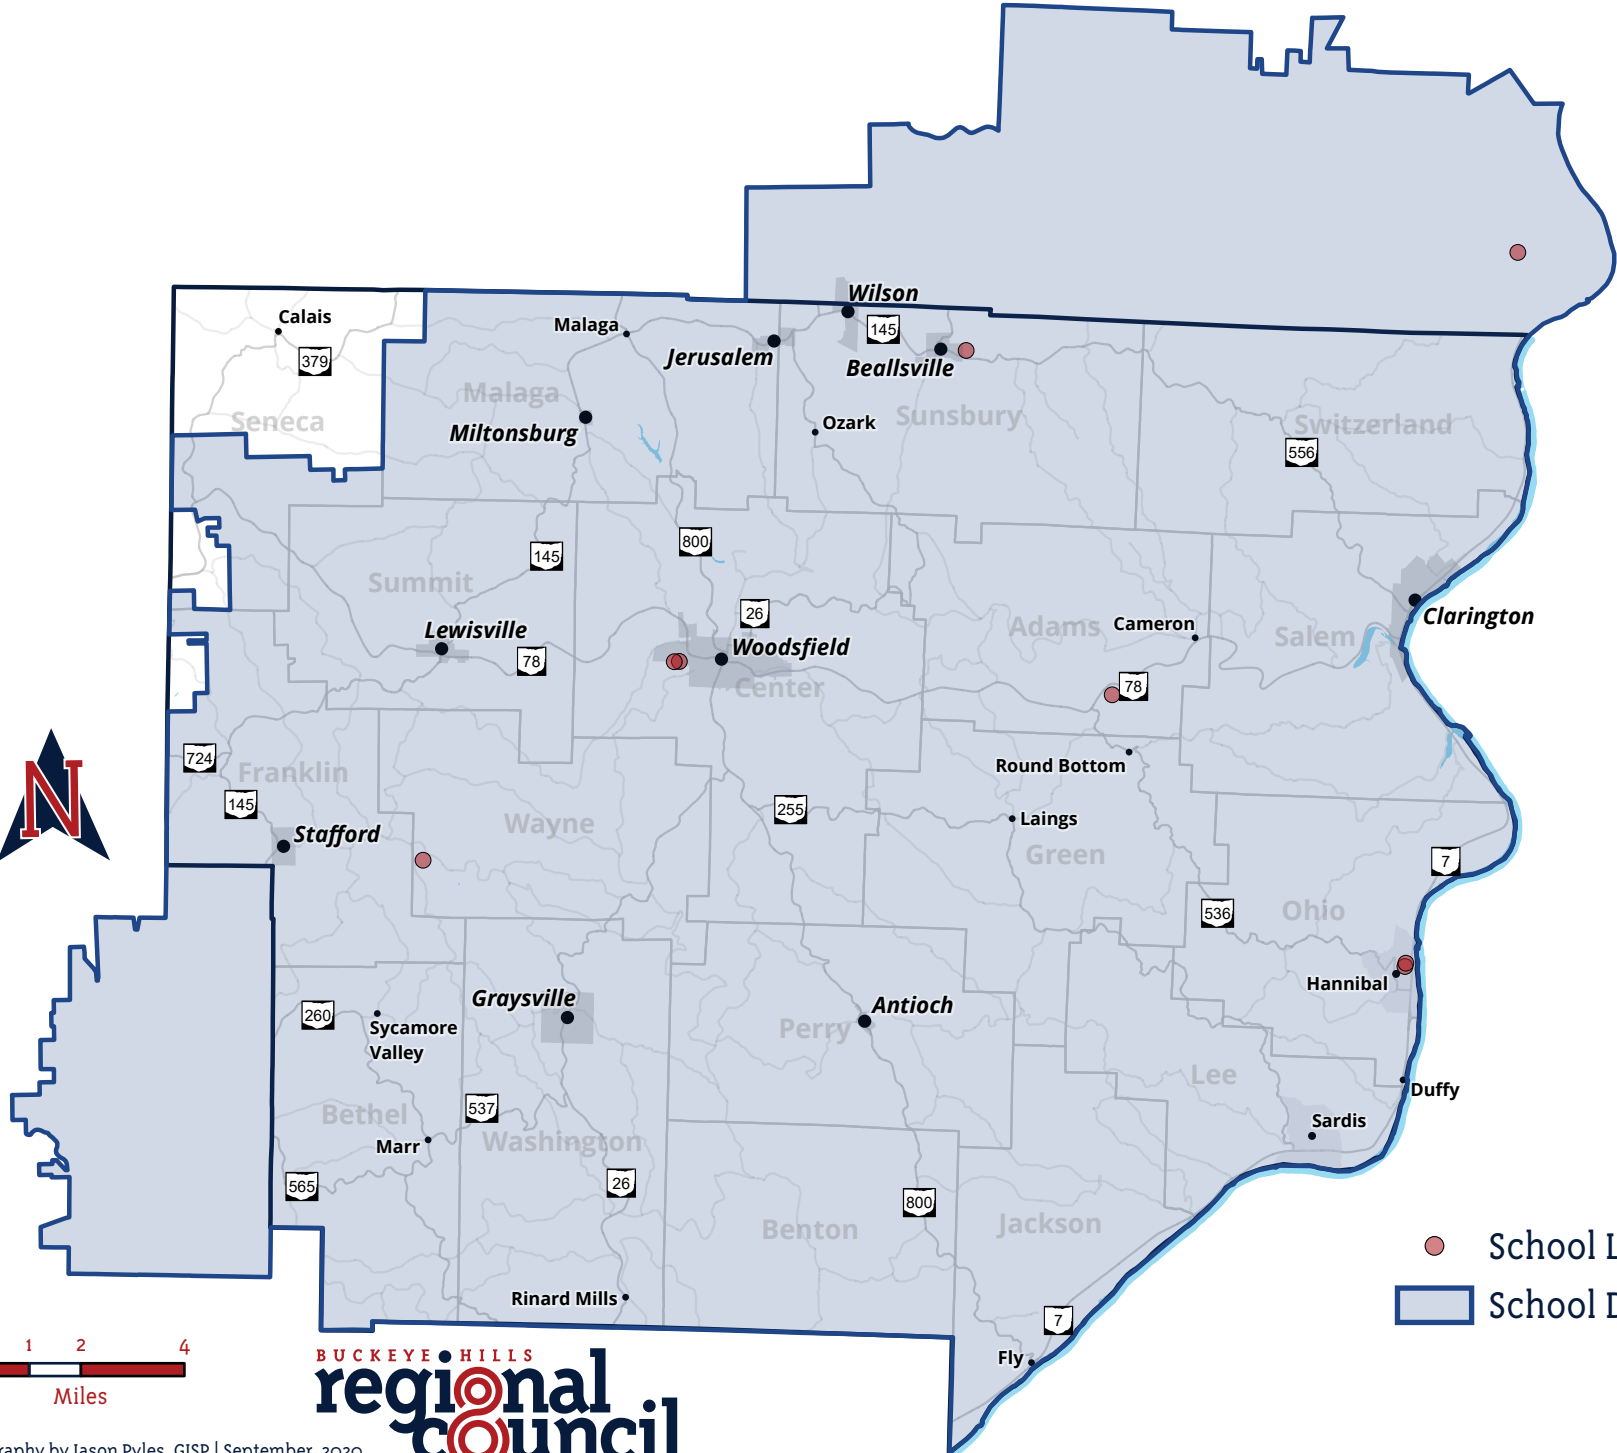

# Switzerland of Ohio School District

Monroe County, Ohio

- School Locations
- ▭ School District

BUCKEYE HILLS  
**regional  
council**